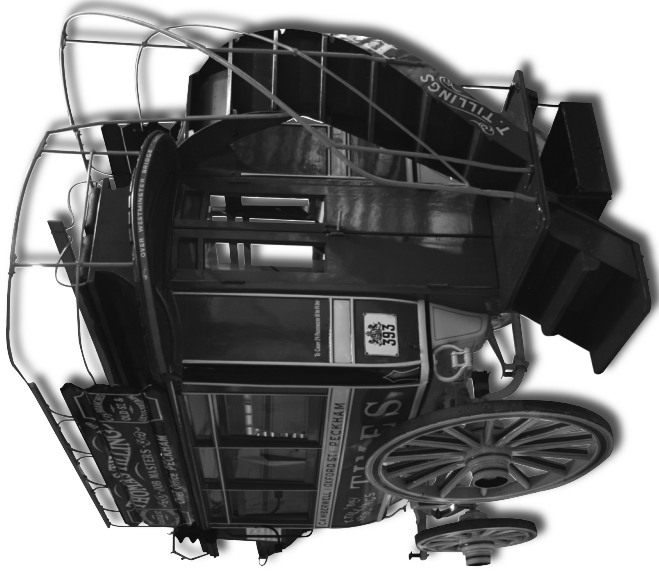

london
transport
museum

Gallery investigation sheet

Thomas Tilling "Knifeboard" type horse bus, circa 1875
Located on level two

A detail of this vehicle...

(Draw, or describe your favourite part of the vehicle here)

I like this vehicle because...

I think this vehicle is special to London because...

My other favourite things in this part of the Museum are...
(Draw or describe them here)

- ◆ Picture
- ◆ Model
- ◆ Other object