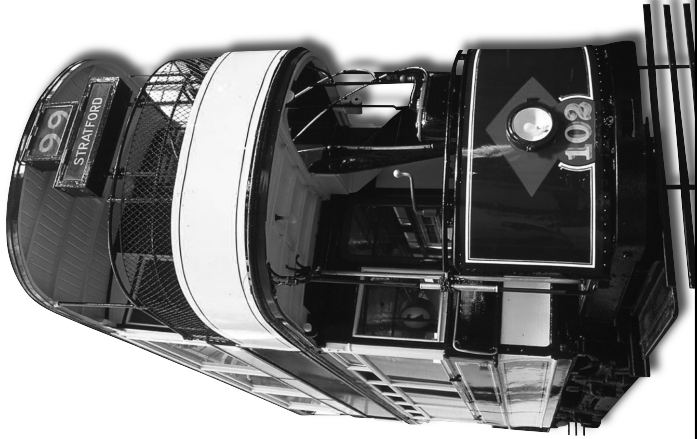

london
transport
museum

Gallery investigation sheet

West Ham Corporation Tramways double deck electric tram No. 102, 1910
Located on the ground floor

A detail of this vehicle...

(Draw, or describe your favourite part of the vehicle here)