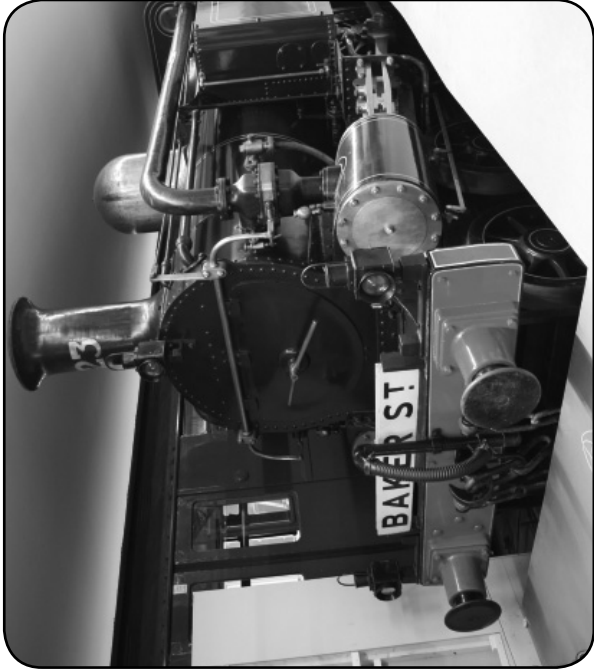

**london
transport
museum**

Gallery investigation sheet

Metropolitan Railway A class 4-4-0T steam locomotive No. 23, 1866
Located on level one

A detail of this vehicle...

(Draw, or describe your favourite part of the vehicle here)